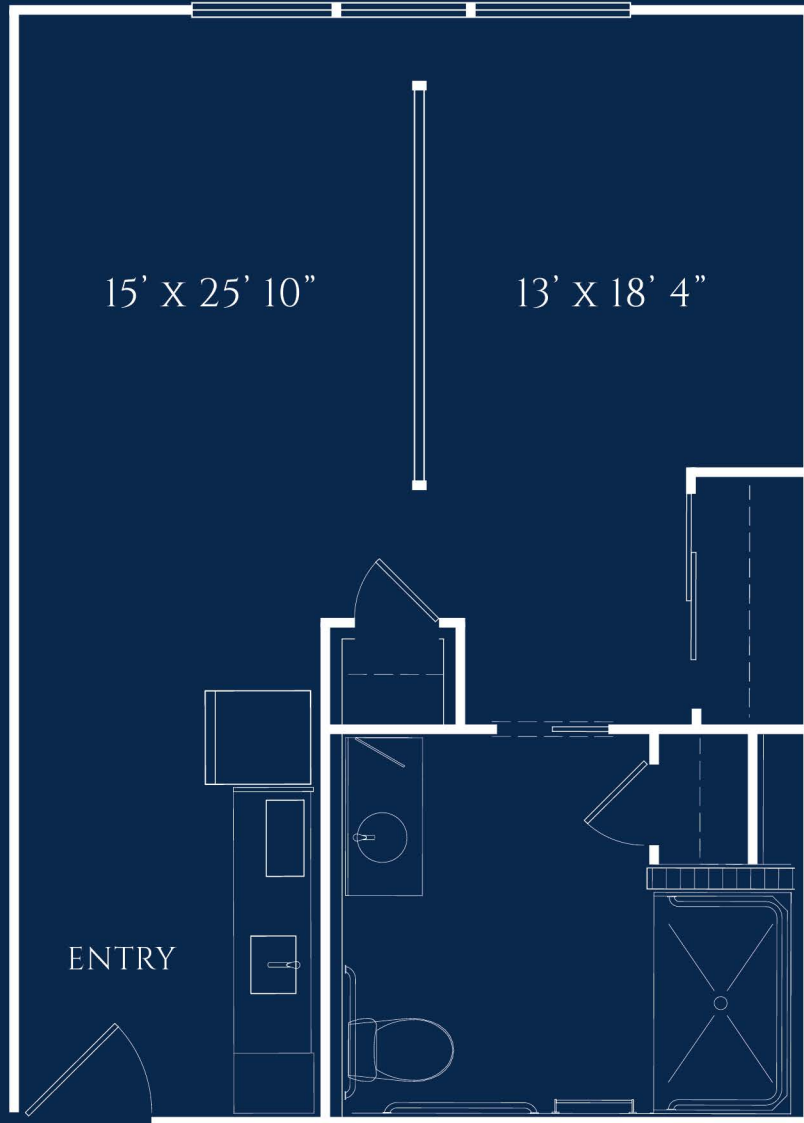

Dahlia

ONE BEDROOM
STARTING AT 513 SQ. FT.

1/4" = 1'0"
All plans and dimensions are approximate.

IVY PARK
at Otay Ranch