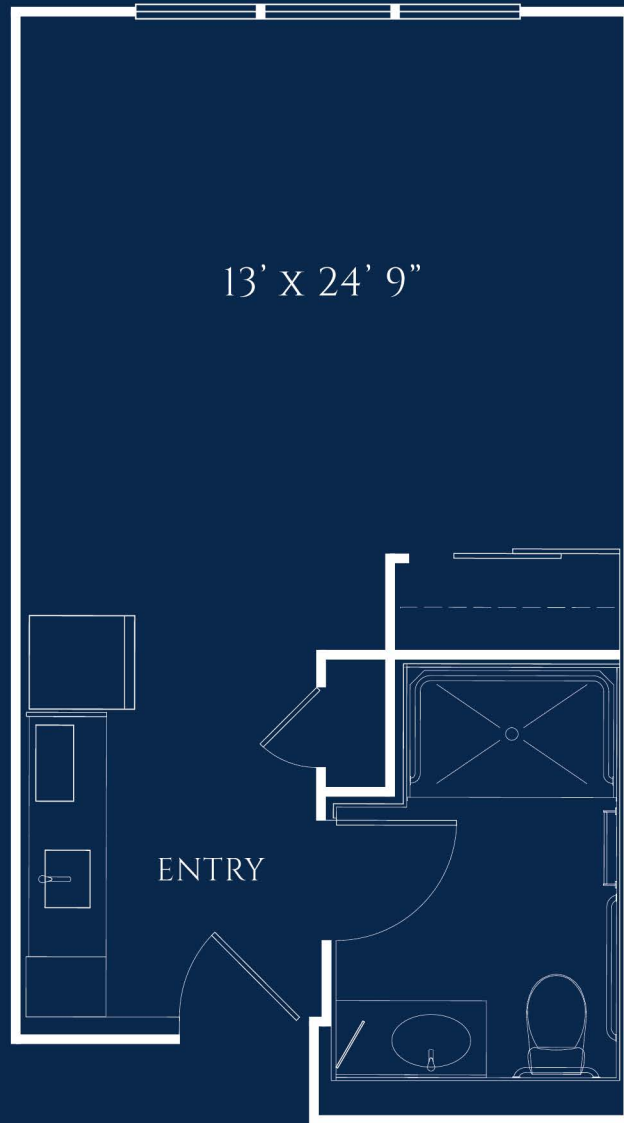

# *Freesia*

**PRIVATE STUDIO SUITE**  
STARTING AT 406 SQ. FT.

1/4" = 1'0"  
All plans and dimensions are approximate.

**IVY PARK**  
*at Otay Ranch*